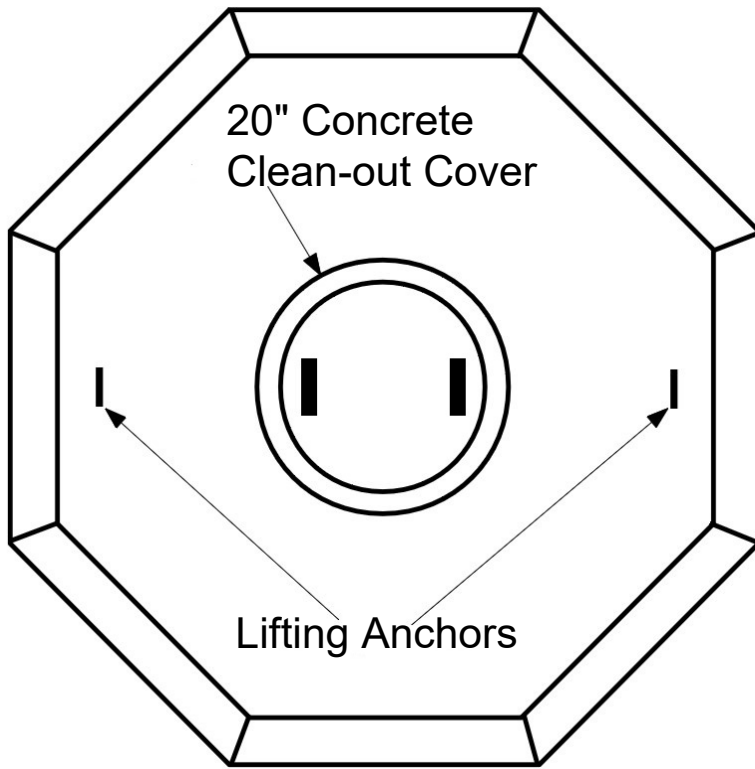

Top View

Side View

NOTES:

- FULL DRYWELL SHOWN (TOP & BOTTOM)
- APPROX. CAPACITY - 1,000 GALLONS
- TOP SECTION AVAILABLE SEPARATELY
- BOTTOM SECTION OF DRYWELL AVAILABLE SEPARATELY
- SECTIONS MAY BE STACKED, USED SEPARATELY OR IN A SERIES.

CASTING WEIGHT:

4,400#