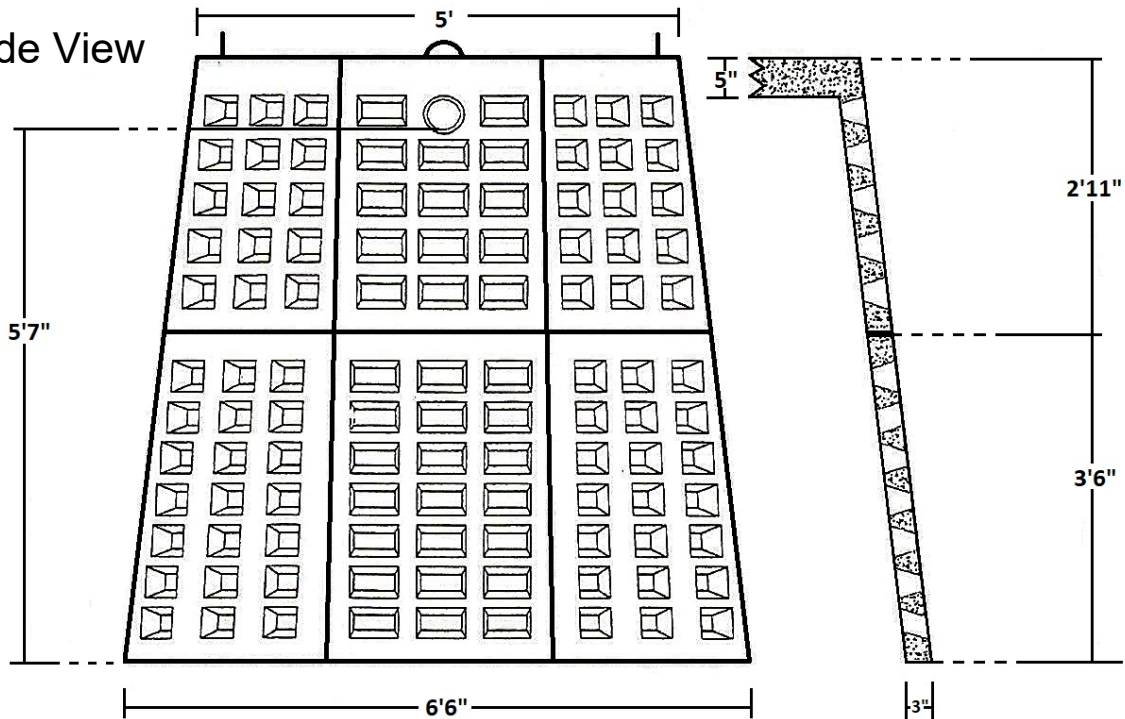

Top View

Side View

NOTES:

- FULL DRYWELL SHOWN (TOP & BOTTOM)
- APPROX. CAPACITY - 1,000 GALLONS
- TOP SECTION AVAILABLE SEPARATELY
- BOTTOM SECTION OF DRYWELL AVAILABLE SEPARATELY
- SECTIONS MAY BE STACKED, USED SEPARATELY OR IN A SERIES.

CASTING WEIGHT:

4,400#