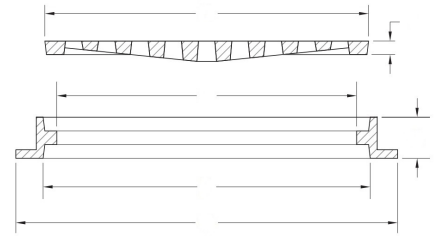

TOP

BOTTOM

18" X 30" RISER IT GRATE

		82 State Rd. Whately, MA 01093 413-3397-3412 undergroundsupplyinc.com	
		UNDERGROUND SUPPLY INC.	
CASTING WEIGHTS - TOTAL - 300#		REVISION DATE	REVISION
DRAWN BY	DATE		
CDB	01/30/23		
DESCRIPTION:		USI ITEM NUMBER:	
18 X 30 RISER W/ GRATE		ST-18 30W R	