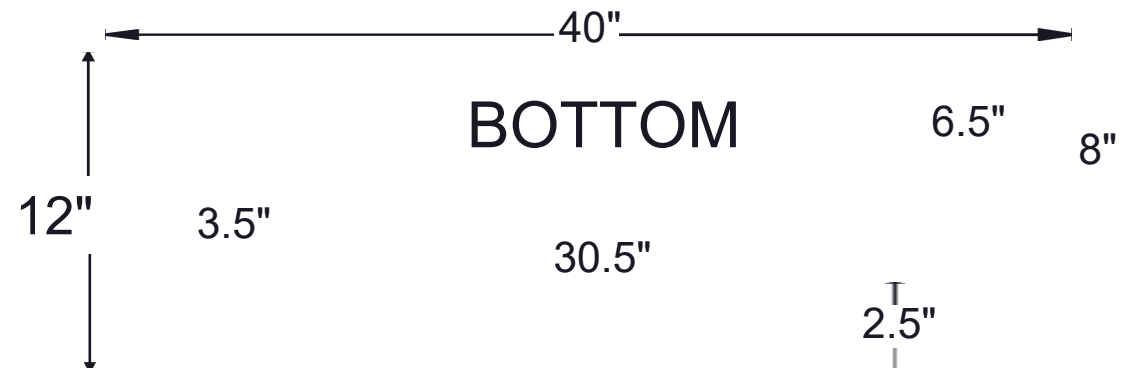

TOP

BOTTOM

18" X 30" RISER IT GRATE

		82 State Rd. Whately, MA 01093 413-3397-3412 undergroundsupplyinc.com	
		UNDERGROUND SUPPLY INC.	
CASTING WEIGHTS - TOTAL - 300#		REVISION DATE	REVISION
DRAWN BY	DATE		
CDB	01/30/23		
DESCRIPTION:		USI ITEM NUMBER:	
18 X 30 RISER W/ GRATE		ST-18 30W R	