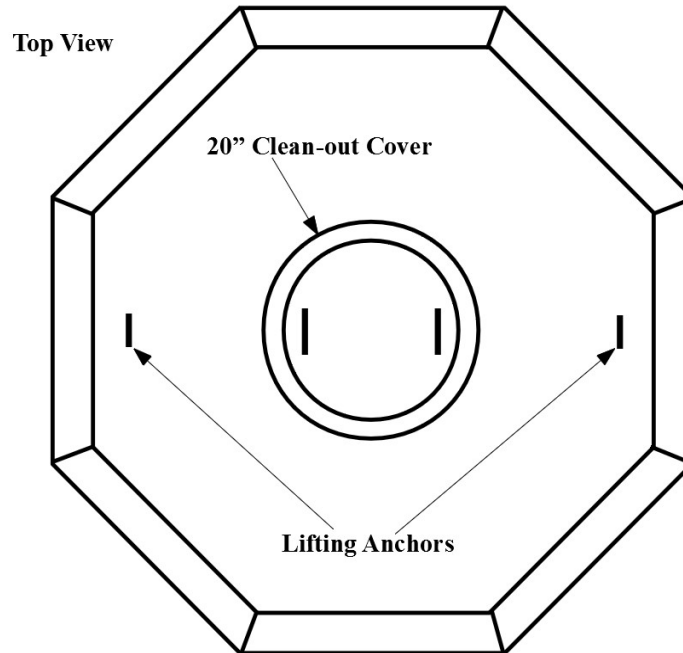

**Octagon Drywell (Top Section)**  
**Item #: ST-BHDW**

- NOTES:
- TOP SECTION OF DRYWELL
  - APPROX. 400 GALLON CAPACITY
  - SECTIONS MAY BE STACKED, USED SEPARATELY, OR IN A SERIES