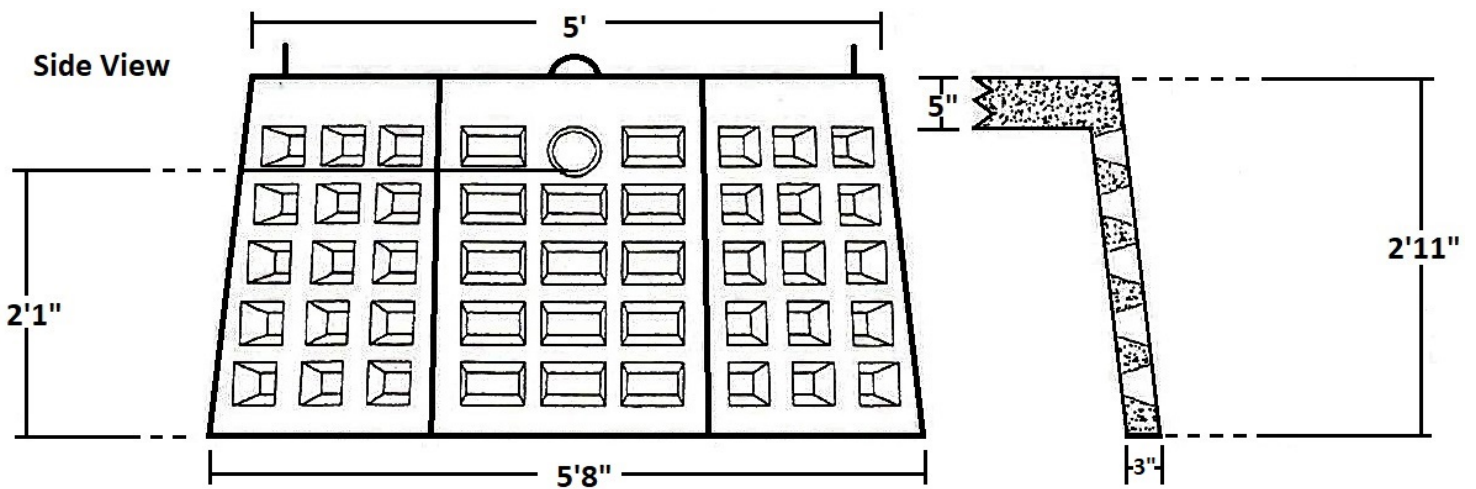

**Octagon Drywell (Top Section)**  
**Item #: ST-BHDW**

- NOTES:
- TOP SECTION OF DRYWELL
  - APPROX. 400 GALLON CAPACITY
  - SECTIONS MAY BE STACKED, USED SEPARATELY, OR IN A SERIES