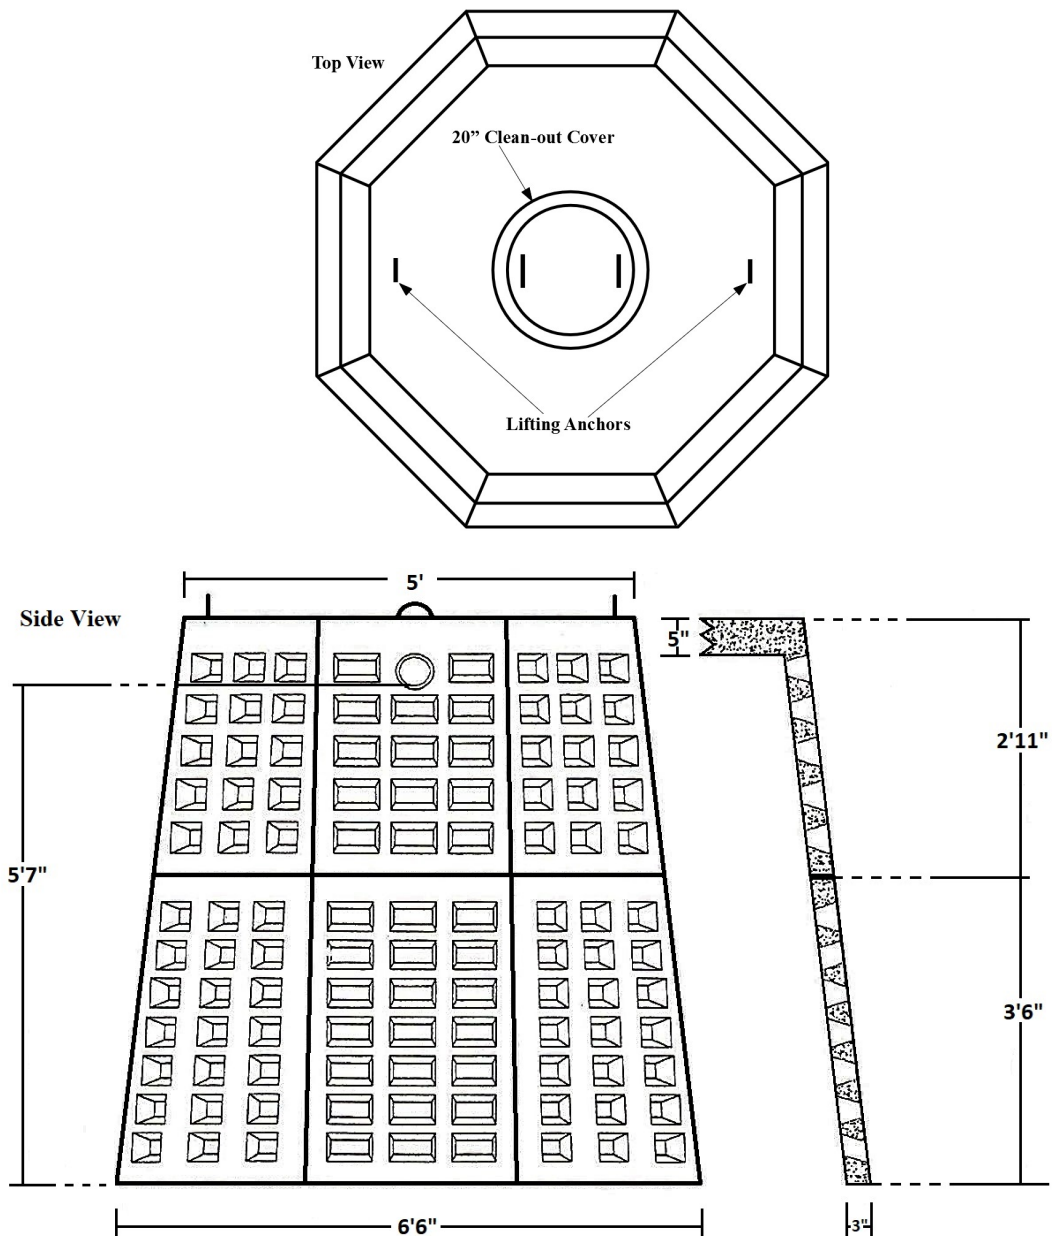

Octagon Drywell Full (Top & Bottom)
Item #: ST-BHDW/BASE

NOTES:

- FULL DRY WELL SHOWN (TOP & BOTTOM)
- APPROX. 1,000 GALLON CAPACITY
- TOP SECTION AVAILABLE SEPARATELY
- BOTTOM SECTION AVAILABLE SEPARATELY
- SECTIONS MAY BE STACKED, USED SEPARATELY, OR IN A SERIES