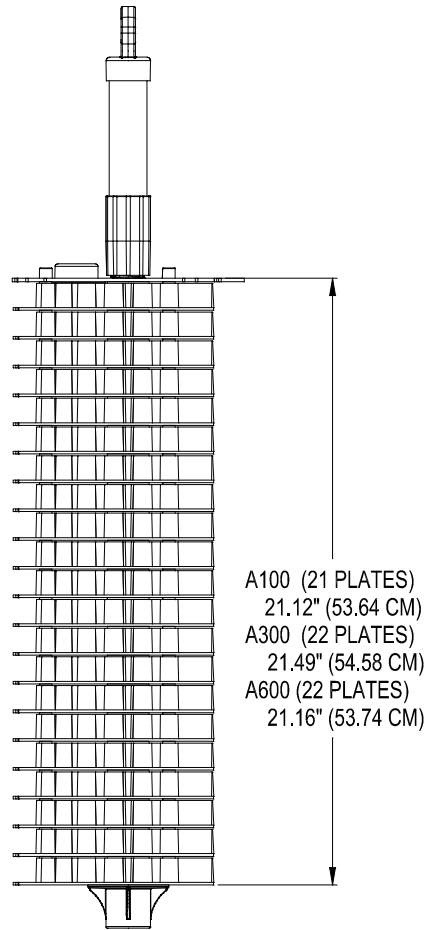

A100 - A600 8X18 VC

A100 - A600 8X26 VC

A100 - A600 8X32 VC

POLYLOK™ Inc.

Zabel A Division of Polylok Inc.

8" FILTER SERIES
 A100 - 1/16" (.158 CM) FILTRATION
 A300 - 1/32" (.08 CM) FILTRATION
 A600 - 1/64" (.04 CM) FILTRATION

A100 - A600 8x18 CARTRIDGE

A100 - A600 8x26 CARTRIDGE

A100 - A600 8x32 CARTRIDGE

OPTIONAL HANDLE EXTENSION
AVAILABLE FOR 1" SCHD 40 PIPE
PART NO. - 3014-H FILTER HANDLE

8" FILTER CARTRIDGE SERIES

MATERIAL - ABS

COLOR :

- A100 - WHITE
- A300 - GREEN
- A600 - BLACK

A100 - 1/16" (.158 CM) FILTRATION:

- 8X18 - 59.50' (18.14 METERS)
- 8X26 - 89.25' (27.20 METERS)
- 8X32 - 119.00' (36.27 METERS)

A300 - 1/32" (.08 CM) FILTRATION

A600 - 1/64" (.04 CM) FILTRATION:

- 8X18 - 63.75' (19.43 METERS)
- 8X26 - 93.50' (28.50 METERS)
- 8X32 - 123.25' (37.57 METERS)

SOCKET ACCEPTS
FILTER SWITCH
PART NO. 3014B

8" FILTER PLATE
4.25 FT. OF FILTRATION
PER FILTER PLATE