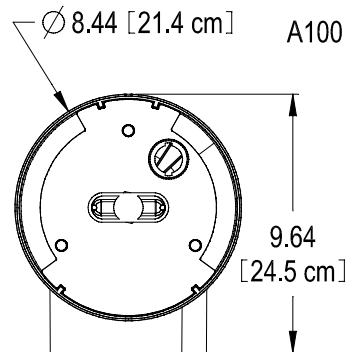

A100 - A600 8X18 VC

A100 - A600 8X26 VC

A100 - A600 8X32 VC

POLYLOK™ Inc.

Zabel A Division of Polylok Inc.

8" FILTER SERIES
 A100 - 1/16" (.158 CM) FILTRATION
 A300 - 1/32" (.08 CM) FILTRATION
 A600 - 1/64" (.04 CM) FILTRATION

A100 - A600 8x18 CARTRIDGE

A100 - A600 8x26 CARTRIDGE

A100 - A600 8x32 CARTRIDGE

OPTIONAL HANDLE EXTENSION
AVAILABLE FOR 1" SCHD 40 PIPE
PART NO. - 3014-H FILTER HANDLE

8" FILTER CARTRIDGE SERIES

MATERIAL - ABS

COLOR :

- A100 - WHITE
- A300 - GREEN
- A600 - BLACK

A100 - 1/16" (.158 CM) FILTRATION:

- 8X18 - 59.50' (18.14 METERS)
- 8X26 - 89.25' (27.20 METERS)
- 8X32 - 119.00' (36.27 METERS)

A300 - 1/32" (.08 CM) FILTRATION

A600 - 1/64" (.04 CM) FILTRATION:

- 8X18 - 63.75' (19.43 METERS)
- 8X26 - 93.50' (28.50 METERS)
- 8X32 - 123.25' (37.57 METERS)

SOCKET ACCEPTS
FILTER SWITCH
PART NO. 3014B

8" FILTER PLATE
4.25 FT. OF FILTRATION
PER FILTER PLATE