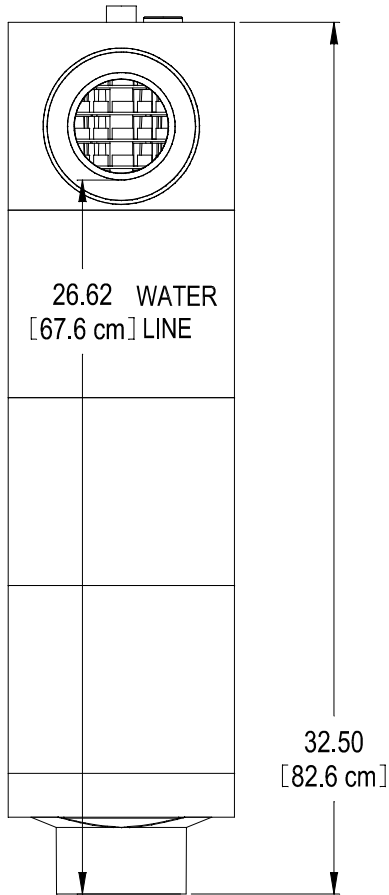

A100 - A600 8X18 VC

A100 - A600 8X26 VC

A100 - A600 8X32 VC

POLYLOK™ Inc.

Zabel A Division of Polylok Inc.

8" FILTER SERIES
 A100 - 1/16" (.158 CM) FILTRATION
 A300 - 1/32" (.08 CM) FILTRATION
 A600 - 1/64" (.04 CM) FILTRATION

A100 - A600 8x18 CARTRIDGE

A100 - A600 8x26 CARTRIDGE

A100 - A600 8x32 CARTRIDGE

OPTIONAL HANDLE EXTENSION
AVAILABLE FOR 1" SCHD 40 PIPE
PART NO. - 3014-H FILTER HANDLE

8" FILTER CARTRIDGE SERIES

MATERIAL - ABS

COLOR :

- A100 - WHITE
- A300 - GREEN
- A600 - BLACK

A100 - 1/16" (.158 CM) FILTRATION:

- 8X18 - 59.50' (18.14 METERS)
- 8X26 - 89.25' (27.20 METERS)
- 8X32 - 119.00' (36.27 METERS)

A300 - 1/32" (.08 CM) FILTRATION

A600 - 1/64" (.04 CM) FILTRATION:

- 8X18 - 63.75' (19.43 METERS)
- 8X26 - 93.50' (28.50 METERS)
- 8X32 - 123.25' (37.57 METERS)

SOCKET ACCEPTS
FILTER SWITCH
PART NO. 3014B

8" FILTER PLATE
4.25 FT. OF FILTRATION
PER FILTER PLATE