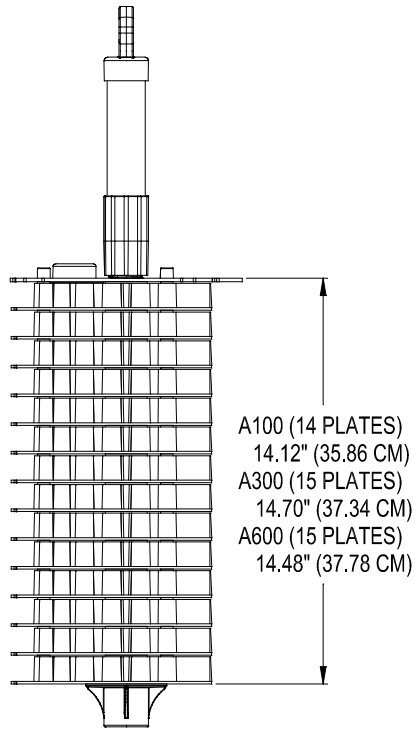

A100 - A600 8X18 VC

A100 - A600 8X26 VC

A100 - A600 8X32 VC

POLYLOK™ Inc.

Zabel A Division of Polylok Inc.

8" FILTER SERIES
 A100 - 1/16" (.158 CM) FILTRATION
 A300 - 1/32" (.08 CM) FILTRATION
 A600 - 1/64" (.04 CM) FILTRATION

A100 - A600 8x18 CARTRIDGE

A100 - A600 8x26 CARTRIDGE

A100 - A600 8x32 CARTRIDGE

OPTIONAL HANDLE EXTENSION
AVAILABLE FOR 1" SCHD 40 PIPE
PART NO. - 3014-H FILTER HANDLE

8" FILTER CARTRIDGE SERIES

MATERIAL - ABS

COLOR :

- A100 - WHITE
- A300 - GREEN
- A600 - BLACK

A100 - 1/16" (.158 CM) FILTRATION:

- 8X18 - 59.50' (18.14 METERS)
- 8X26 - 89.25' (27.20 METERS)
- 8X32 - 119.00' (36.27 METERS)

A300 - 1/32" (.08 CM) FILTRATION

A600 - 1/64" (.04 CM) FILTRATION:

- 8X18 - 63.75' (19.43 METERS)
- 8X26 - 93.50' (28.50 METERS)
- 8X32 - 123.25' (37.57 METERS)

SOCKET ACCEPTS
FILTER SWITCH
PART NO. 3014B

8" FILTER PLATE
4.25 FT. OF FILTRATION
PER FILTER PLATE