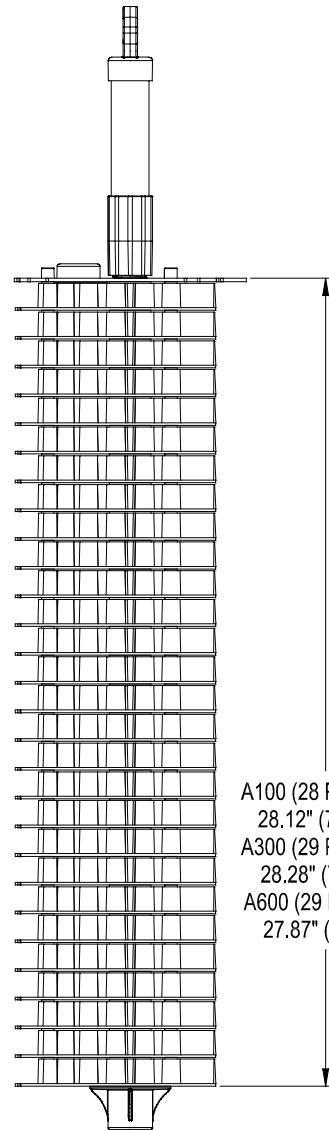

A100 - A600 8X18 VC

A100 - A600 8X26 VC

A100 - A600 8X32 VC

POLYLOK™ Inc.

Zabel A Division of Polylok Inc.

8" FILTER SERIES
 A100 - 1/16" (.158 CM) FILTRATION
 A300 - 1/32" (.08 CM) FILTRATION
 A600 - 1/64" (.04 CM) FILTRATION

A100 - A600 8x18 CARTRIDGE

A100 - A600 8x26 CARTRIDGE

A100 - A600 8x32 CARTRIDGE

OPTIONAL HANDLE EXTENSION
AVAILABLE FOR 1" SCHD 40 PIPE
PART NO. - 3014-H FILTER HANDLE

8" FILTER CARTRIDGE SERIES

MATERIAL - ABS

COLOR :

- A100 - WHITE
- A300 - GREEN
- A600 - BLACK

A100 - 1/16" (.158 CM) FILTRATION:

- 8X18 - 59.50' (18.14 METERS)
- 8X26 - 89.25' (27.20 METERS)
- 8X32 - 119.00' (36.27 METERS)

A300 - 1/32" (.08 CM) FILTRATION

A600 - 1/64" (.04 CM) FILTRATION:

- 8X18 - 63.75' (19.43 METERS)
- 8X26 - 93.50' (28.50 METERS)
- 8X32 - 123.25' (37.57 METERS)

SOCKET ACCEPTS
FILTER SWITCH
PART NO. 3014B

8" FILTER PLATE
4.25 FT. OF FILTRATION
PER FILTER PLATE