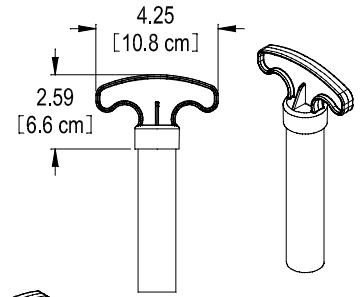

A100 - A600 8X18 VC

A100 - A600 8X26 VC

A100 - A600 8X32 VC

POLYLOK™ Inc.

Zabel A Division of Polylok Inc.

8" FILTER SERIES
 A100 - 1/16" (.158 CM) FILTRATION
 A300 - 1/32" (.08 CM) FILTRATION
 A600 - 1/64" (.04 CM) FILTRATION

A100 - A600 8x18 CARTRIDGE

A100 - A600 8x26 CARTRIDGE

A100 - A600 8x32 CARTRIDGE

OPTIONAL HANDLE EXTENSION
AVAILABLE FOR 1" SCHD 40 PIPE
PART NO. - 3014-H FILTER HANDLE

8" FILTER CARTRIDGE SERIES

MATERIAL - ABS

COLOR :

- A100 - WHITE
- A300 - GREEN
- A600 - BLACK

A100 - 1/16" (.158 CM) FILTRATION:

- 8X18 - 59.50' (18.14 METERS)
- 8X26 - 89.25' (27.20 METERS)
- 8X32 - 119.00' (36.27 METERS)

A300 - 1/32" (.08 CM) FILTRATION

A600 - 1/64" (.04 CM) FILTRATION:

- 8X18 - 63.75' (19.43 METERS)
- 8X26 - 93.50' (28.50 METERS)
- 8X32 - 123.25' (37.57 METERS)

SOCKET ACCEPTS
FILTER SWITCH
PART NO. 3014B

8" FILTER PLATE
4.25 FT. OF FILTRATION
PER FILTER PLATE