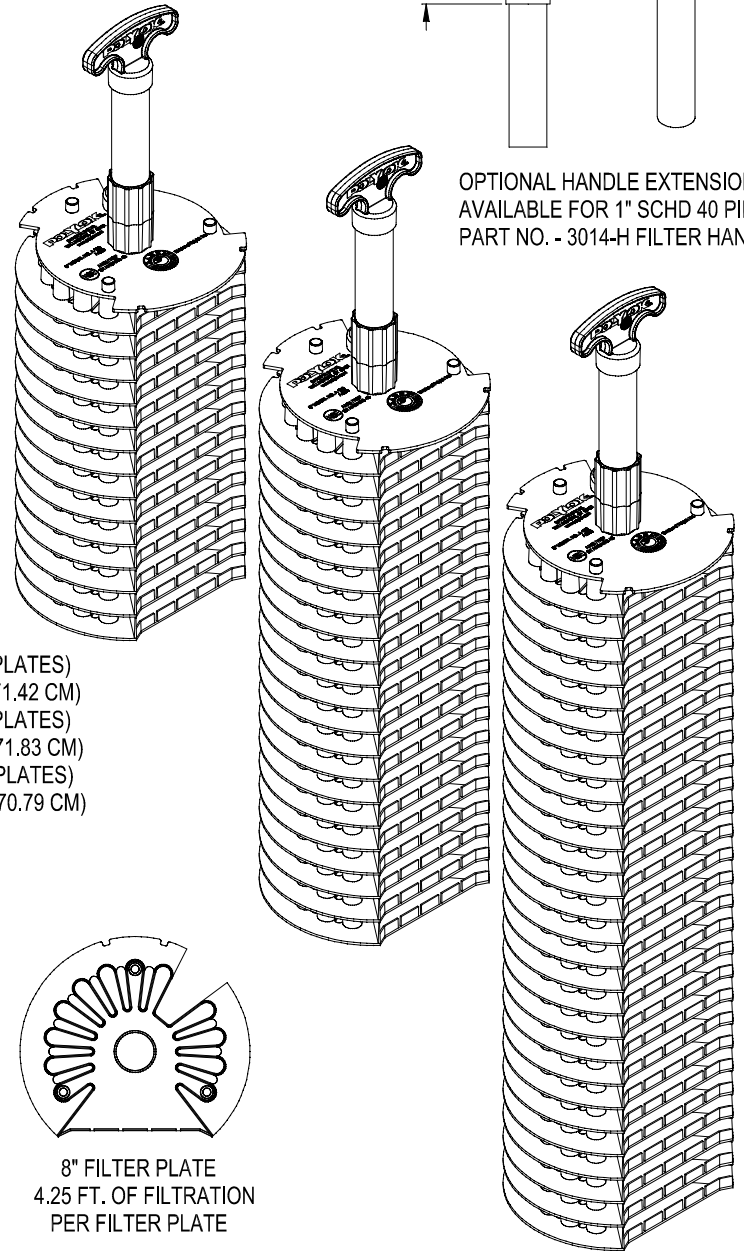

A100 - A600 8X18 VC

A100 - A600 8X26 VC

A100 - A600 8X32 VC

POLYLOK™ Inc.

Zabel A Division of Polylok Inc.

8" FILTER SERIES
 A100 - 1/16" (.158 CM) FILTRATION
 A300 - 1/32" (.08 CM) FILTRATION
 A600 - 1/64" (.04 CM) FILTRATION

A100 - A600 8x18 CARTRIDGE

A100 - A600 8x26 CARTRIDGE

A100 - A600 8x32 CARTRIDGE

OPTIONAL HANDLE EXTENSION
AVAILABLE FOR 1" SCHD 40 PIPE
PART NO. - 3014-H FILTER HANDLE

8" FILTER CARTRIDGE SERIES

MATERIAL - ABS

COLOR :

- A100 - WHITE
- A300 - GREEN
- A600 - BLACK

A100 - 1/16" (.158 CM) FILTRATION:

- 8X18 - 59.50' (18.14 METERS)
- 8X26 - 89.25' (27.20 METERS)
- 8X32 - 119.00' (36.27 METERS)

A300 - 1/32" (.08 CM) FILTRATION

A600 - 1/64" (.04 CM) FILTRATION:

- 8X18 - 63.75' (19.43 METERS)
- 8X26 - 93.50' (28.50 METERS)
- 8X32 - 123.25' (37.57 METERS)

SOCKET ACCEPTS
FILTER SWITCH
PART NO. 3014B

8" FILTER PLATE
4.25 FT. OF FILTRATION
PER FILTER PLATE