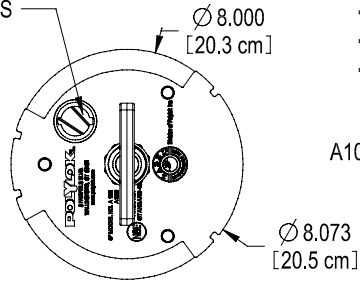

A100 - A600 8x18 CARTRIDGE

A100 - A600 8x26 CARTRIDGE

A100 - A600 8x32 CARTRIDGE

OPTIONAL HANDLE EXTENSION
AVAILABLE FOR 1" SCHD 40 PIPE
PART NO. - 3014-H FILTER HANDLE

8" FILTER CARTRIDGE SERIES

MATERIAL - ABS

COLOR :

- A100 - WHITE
- A300 - GREEN
- A600 - BLACK

A100 - 1/16" (.158 CM) FILTRATION:

- 8X18 - 59.50' (18.14 METERS)
- 8X26 - 89.25' (27.20 METERS)
- 8X32 - 119.00' (36.27 METERS)

A300 - 1/32" (.08 CM) FILTRATION

A600 - 1/64" (.04 CM) FILTRATION:

- 8X18 - 63.75' (19.43 METERS)
- 8X26 - 93.50' (28.50 METERS)
- 8X32 - 123.25' (37.57 METERS)

SOCKET ACCEPTS
FILTER SWITCH
PART NO. 3014B

8" FILTER PLATE
4.25 FT. OF FILTRATION
PER FILTER PLATE