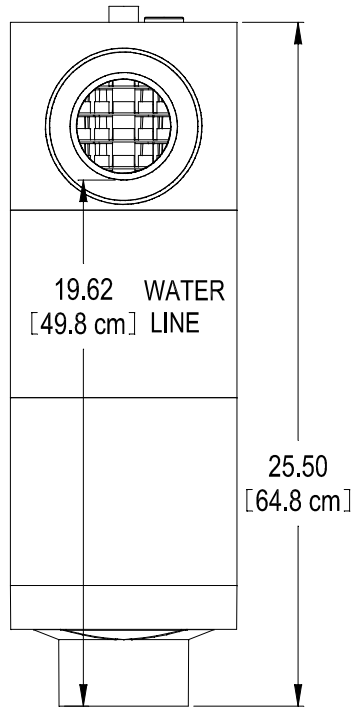

A100 - A600 8X18 VC

A100 - A600 8X26 VC

A100 - A600 8X32 VC

POLYLOK™ Inc.

Zabel A Division of Polylok Inc.

8" FILTER SERIES
 A100 - 1/16" (.158 CM) FILTRATION
 A300 - 1/32" (.08 CM) FILTRATION
 A600 - 1/64" (.04 CM) FILTRATION

A100 - A600 8x18 CARTRIDGE

A100 - A600 8x26 CARTRIDGE

A100 - A600 8x32 CARTRIDGE

OPTIONAL HANDLE EXTENSION
AVAILABLE FOR 1" SCHD 40 PIPE
PART NO. - 3014-H FILTER HANDLE

8" FILTER CARTRIDGE SERIES

MATERIAL - ABS

COLOR :

- A100 - WHITE
- A300 - GREEN
- A600 - BLACK

A100 - 1/16" (.158 CM) FILTRATION:

- 8X18 - 59.50' (18.14 METERS)
- 8X26 - 89.25' (27.20 METERS)
- 8X32 - 119.00' (36.27 METERS)

A300 - 1/32" (.08 CM) FILTRATION

A600 - 1/64" (.04 CM) FILTRATION:

- 8X18 - 63.75' (19.43 METERS)
- 8X26 - 93.50' (28.50 METERS)
- 8X32 - 123.25' (37.57 METERS)

SOCKET ACCEPTS
FILTER SWITCH
PART NO. 3014B

8" FILTER PLATE
4.25 FT. OF FILTRATION
PER FILTER PLATE