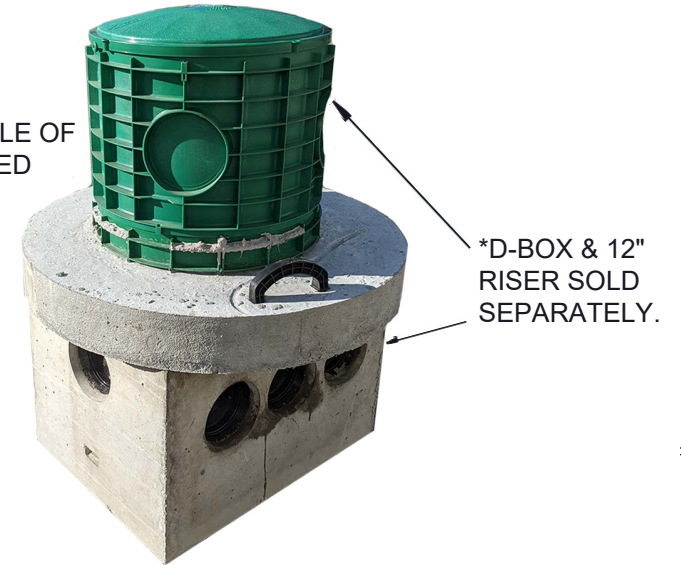

TUF-TITE H1
CAST-IN HANDLES

16"X6" TUF-TITE RISER CAST IN

16" PLASTIC
LID INCLUDED

*EXAMPLE OF
INTENDED
USAGE

UNIVERSAL D-BOX RISER ADAPTER

USI

UNDERGROUND SUPPLY INC.

82 State Rd.
Whately, MA 01093
413-397-3412

undergroundsupplyinc.com

CASTING WEIGHTS - TOTAL - 115#		REVISION DATE	REVISION
DRAWN BY CDB		DATE 02/02/23	
DESCRIPTION: UNIVERSAL D-BOX RISER ADAPTER		USI ITEM NUMBER: DBOXDBA	