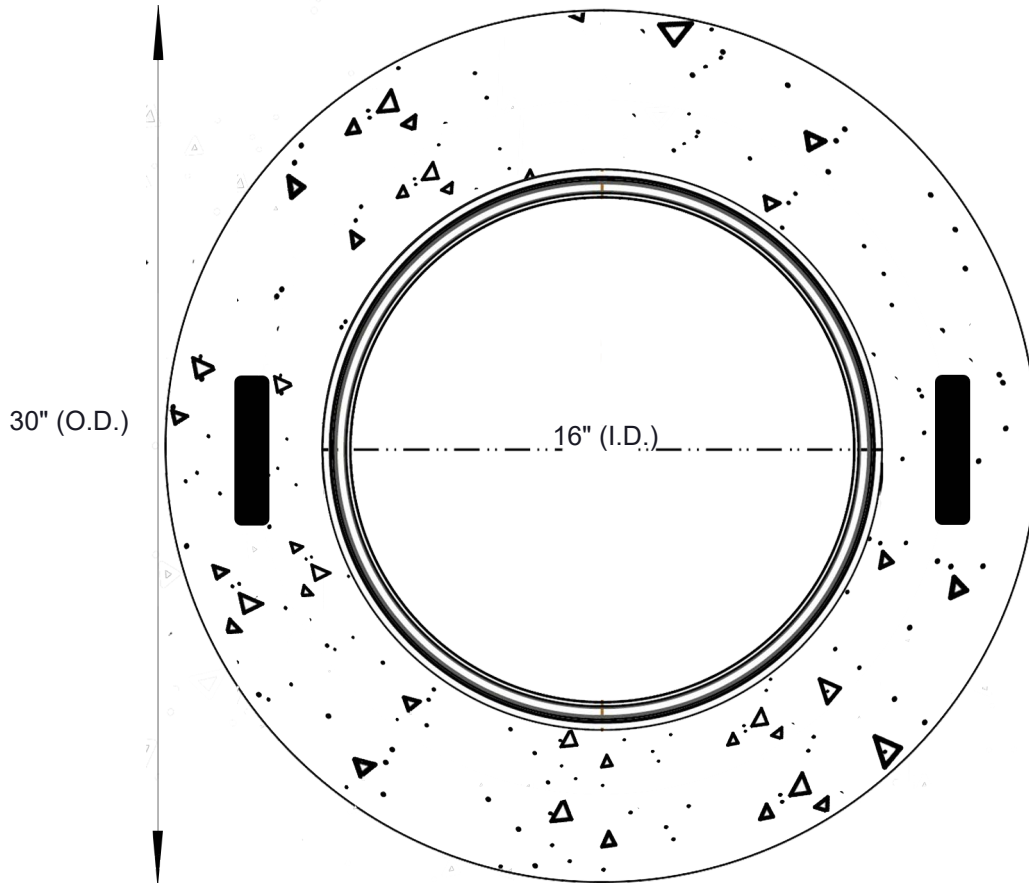

TUF-TITE H1
CAST-IN HANDLES

16"X6" TUF-TITE RISER CAST IN

16" PLASTIC
LID INCLUDED

*EXAMPLE OF
INTENDED
USAGE

UNIVERSAL D-BOX RISER ADAPTER

USI

UNDERGROUND SUPPLY INC.

82 State Rd.
Whately, MA 01093
413-397-3412

undergroundsupplyinc.com

CASTING WEIGHTS - TOTAL - 115#		REVISION DATE	REVISION
DRAWN BY CDB		DATE 02/02/23	
DESCRIPTION: UNIVERSAL D-BOX RISER ADAPTER		USI ITEM NUMBER: DBOXDBA	