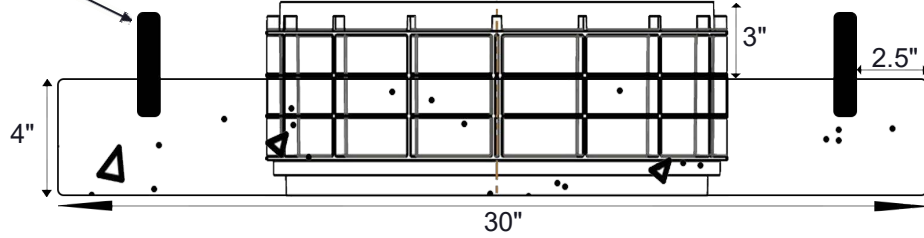

TUF-TITE H1
CAST-IN HANDLES

16"X6" TUF-TITE RISER CAST IN

16" PLASTIC
LID INCLUDED

*EXAMPLE OF
INTENDED
USAGE

UNIVERSAL D-BOX RISER ADAPTER

USI

UNDERGROUND SUPPLY INC.

82 State Rd.
Whately, MA 01093
413-397-3412

undergroundsupplyinc.com

CASTING WEIGHTS - TOTAL - 115#		REVISION DATE	REVISION
DRAWN BY CDB		DATE 02/02/23	
DESCRIPTION: UNIVERSAL D-BOX RISER ADAPTER		USI ITEM NUMBER: DBOXDBA	