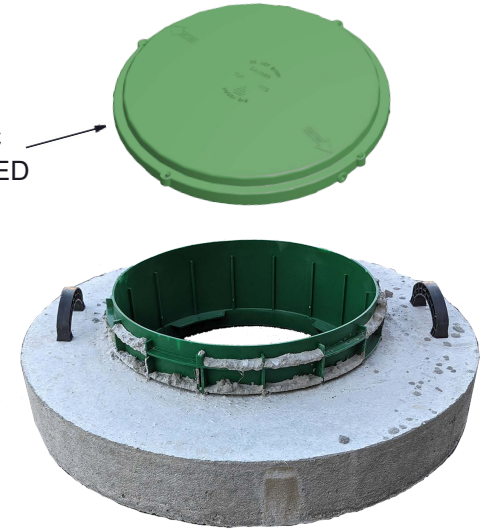

TUF-TITE H1
CAST-IN HANDLES

16"X6" TUF-TITE RISER CAST IN

16" PLASTIC
LID INCLUDED

*EXAMPLE OF
INTENDED
USAGE

UNIVERSAL D-BOX RISER ADAPTER

USI

UNDERGROUND SUPPLY INC.

82 State Rd.
Whately, MA 01093
413-397-3412

undergroundsupplyinc.com

CASTING WEIGHTS - TOTAL - 115#		REVISION DATE	REVISION
DRAWN BY CDB		DATE 02/02/23	
DESCRIPTION: UNIVERSAL D-BOX RISER ADAPTER		USI ITEM NUMBER: DBOXDBA	