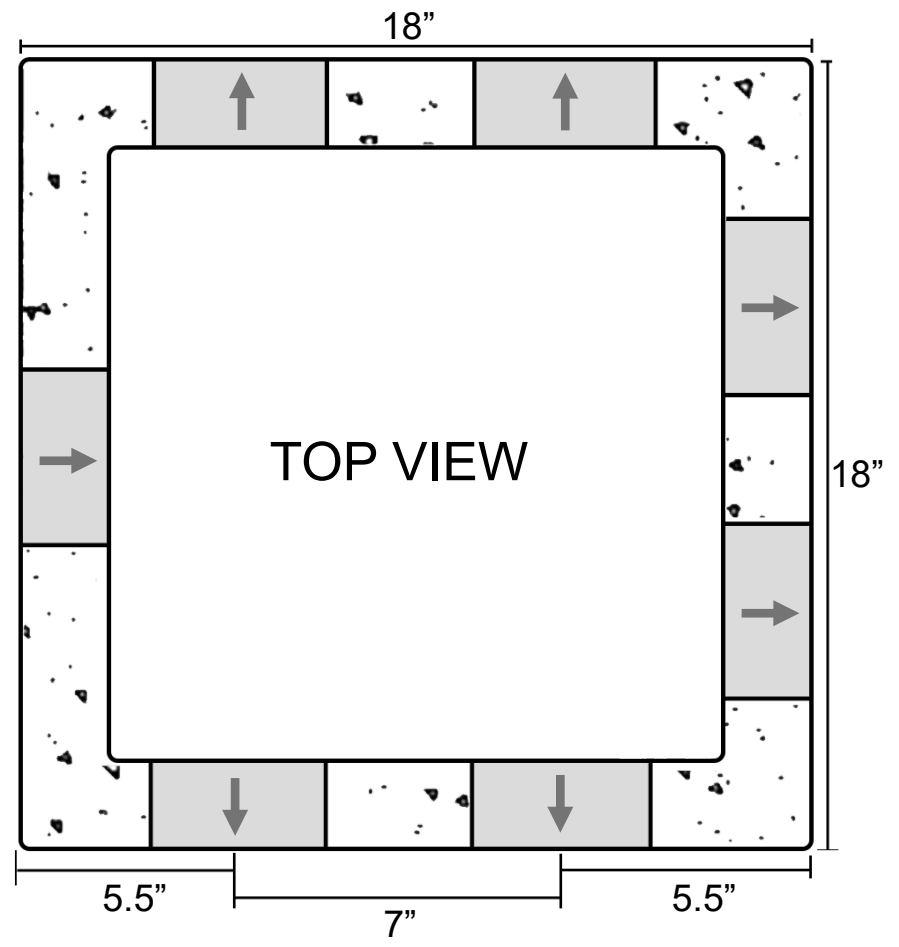

USI - 7 HOLE D-BOX

NOTES:
-CONCRETE MIN. 4,000 P.S.I. AFTER 28 DAYS
-SUMP - 6"

USI ITEM #:	DBOX7
ITEM DESCRIPTION:	7 HOLE DISTRIBUTION BOX
CASTING WEIGHT(S):	NO LID - 190 # W/ LID - 245 #

USI
 UNDERGROUND SUPPLY INC.
 82 STATE RD.
 WHATELY, MA 01093
 413-397-3412
undergroundsupplyinc.com