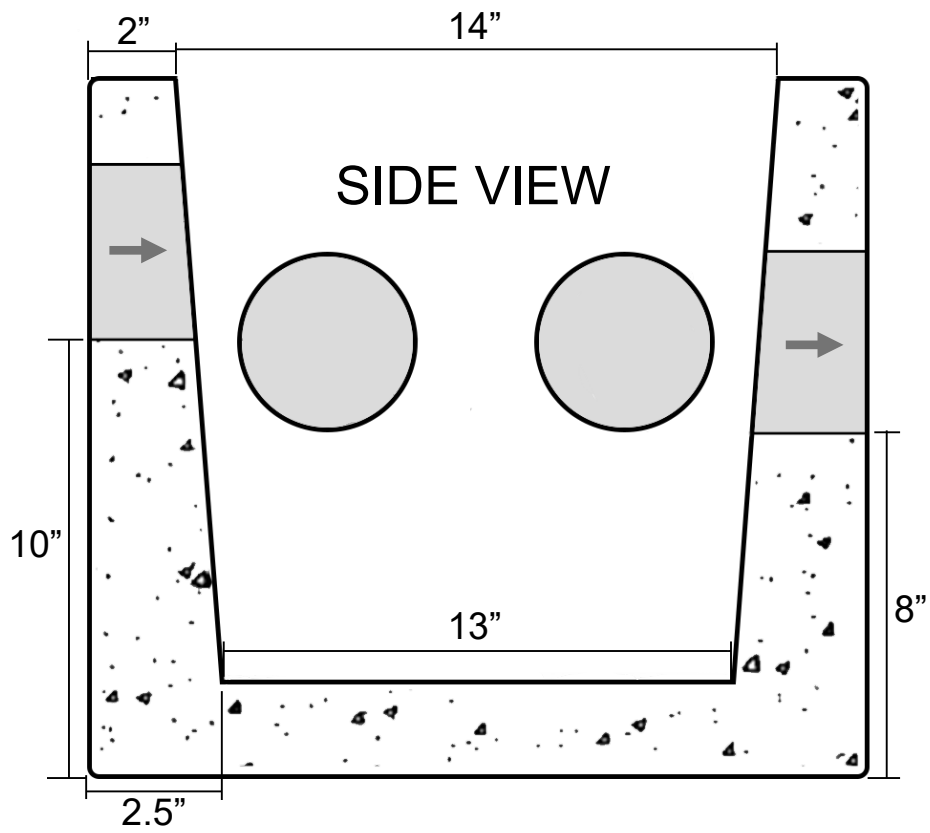

USI - 7 HOLE D-BOX

NOTES:
-CONCRETE MIN. 4,000 P.S.I. AFTER 28 DAYS
-SUMP - 6"

USI ITEM #:	DBOX7
ITEM DESCRIPTION:	7 HOLE DISTRIBUTION BOX
CASTING WEIGHT(S):	NO LID - 190 # W/ LID - 245 #

USI
 UNDERGROUND SUPPLY INC.
 82 STATE RD.
 WHATELY, MA 01093
 413-397-3412
undergroundsupplyinc.com