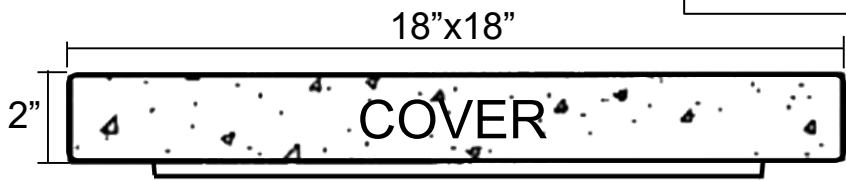

USI - 7 HOLE D-BOX

NOTES:
-CONCRETE MIN. 4,000 P.S.I. AFTER 28 DAYS
-SUMP - 6"

USI ITEM #:	DBOX7
ITEM DESCRIPTION:	7 HOLE DISTRIBUTION BOX
CASTING WEIGHT(S):	NO LID - 190 # W/ LID - 245 #

USI
 UNDERGROUND SUPPLY INC.
 82 STATE RD.
 WHATELY, MA 01093
 413-397-3412
undergroundsupplyinc.com