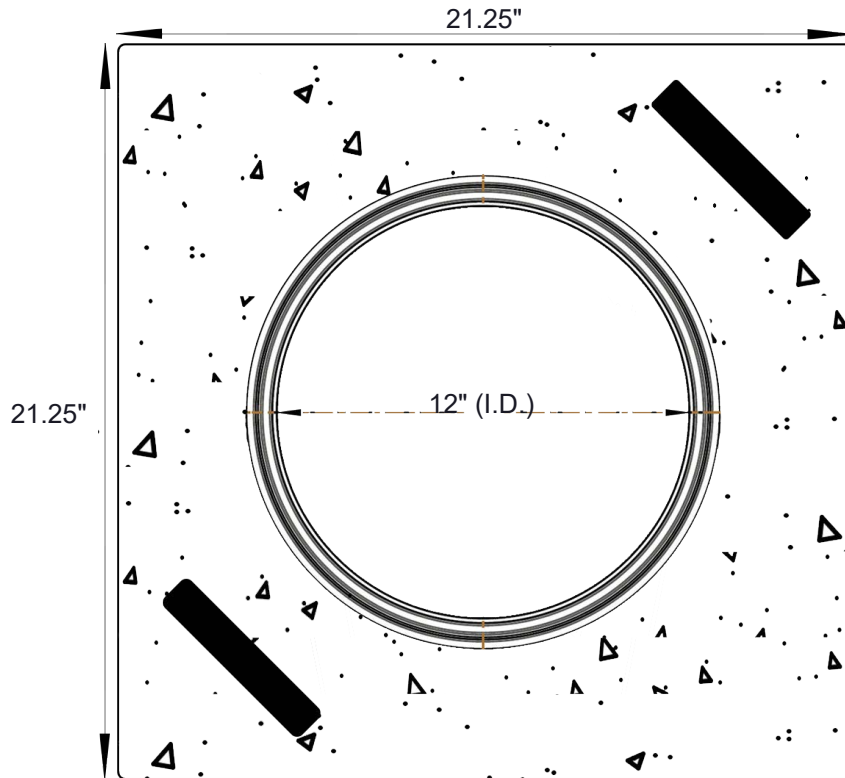

12"X6" TUF-TITE RISER CAST IN

TUF-TITE H1
CAST-IN HANDLES

12" PLASTIC LID
INCLUDED

*EXAMPLE OF
INTENDED
USAGE

*D-BOX & 12"
RISER SOLD
SEPARATELY.

7 HOLE D-BOX RISER ADAPTER

		82 State Rd. Whately, MA 01093 413-397-3412 undergroundsupplyinc.com	
		UNDERGROUND SUPPLY INC.	
CASTING WEIGHTS - TOTAL - 80#		REVISION DATE	REVISION
DRAWN BY CDB		DATE 02/02/23	
DESCRIPTION: 7 HOLE D-BOX RISER ADAPTER		USI ITEM NUMBER: DBOX7A	