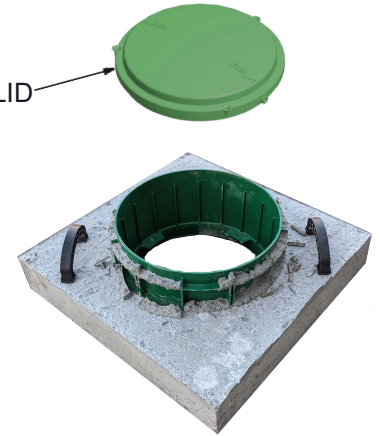

12"X6" TUF-TITE RISER CAST IN

TUF-TITE H1
CAST-IN HANDLES

12" PLASTIC LID
INCLUDED

*EXAMPLE OF
INTENDED
USAGE

*D-BOX & 12"
RISER SOLD
SEPARATELY.

7 HOLE D-BOX RISER ADAPTER

		82 State Rd. Whately, MA 01093 413-397-3412 undergroundsupplyinc.com	
		UNDERGROUND SUPPLY INC.	
CASTING WEIGHTS - TOTAL - 80#		REVISION DATE	REVISION
DRAWN BY CDB		DATE 02/02/23	
DESCRIPTION: 7 HOLE D-BOX RISER ADAPTER		USI ITEM NUMBER: DBOX7A	