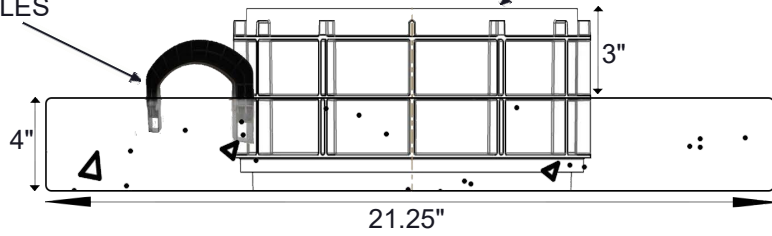

12"X6" TUF-TITE RISER CAST IN

TUF-TITE H1
CAST-IN HANDLES

12" PLASTIC LID
INCLUDED

*EXAMPLE OF
INTENDED
USAGE

*D-BOX & 12"
RISER SOLD
SEPARATELY.

7 HOLE D-BOX RISER ADAPTER

		82 State Rd. Whately, MA 01093 413-397-3412 undergroundsupplyinc.com	
		UNDERGROUND SUPPLY INC.	
CASTING WEIGHTS - TOTAL - 80#		REVISION DATE	REVISION
DRAWN BY CDB		DATE 02/02/23	
DESCRIPTION: 7 HOLE D-BOX RISER ADAPTER		USI ITEM NUMBER: DBOX7A	