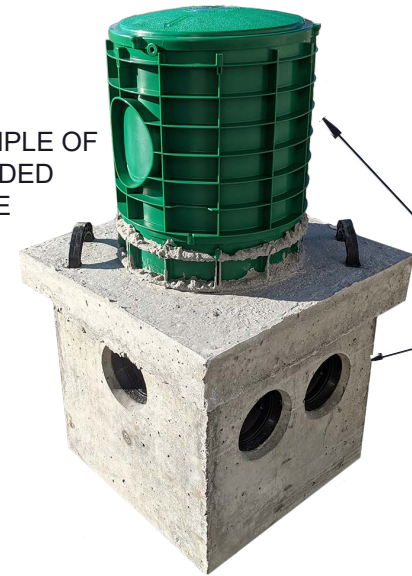

12"X6" TUF-TITE RISER CAST IN

TUF-TITE H1
CAST-IN HANDLES

12" PLASTIC LID
INCLUDED

*EXAMPLE OF
INTENDED
USAGE

*D-BOX & 12"
RISER SOLD
SEPARATELY.

7 HOLE D-BOX RISER ADAPTER

		82 State Rd. Whately, MA 01093 413-397-3412 undergroundsupplyinc.com	
		UNDERGROUND SUPPLY INC.	
CASTING WEIGHTS - TOTAL - 80#		REVISION DATE	REVISION
DRAWN BY CDB		DATE 02/02/23	
DESCRIPTION: 7 HOLE D-BOX RISER ADAPTER		USI ITEM NUMBER: DBOX7A	